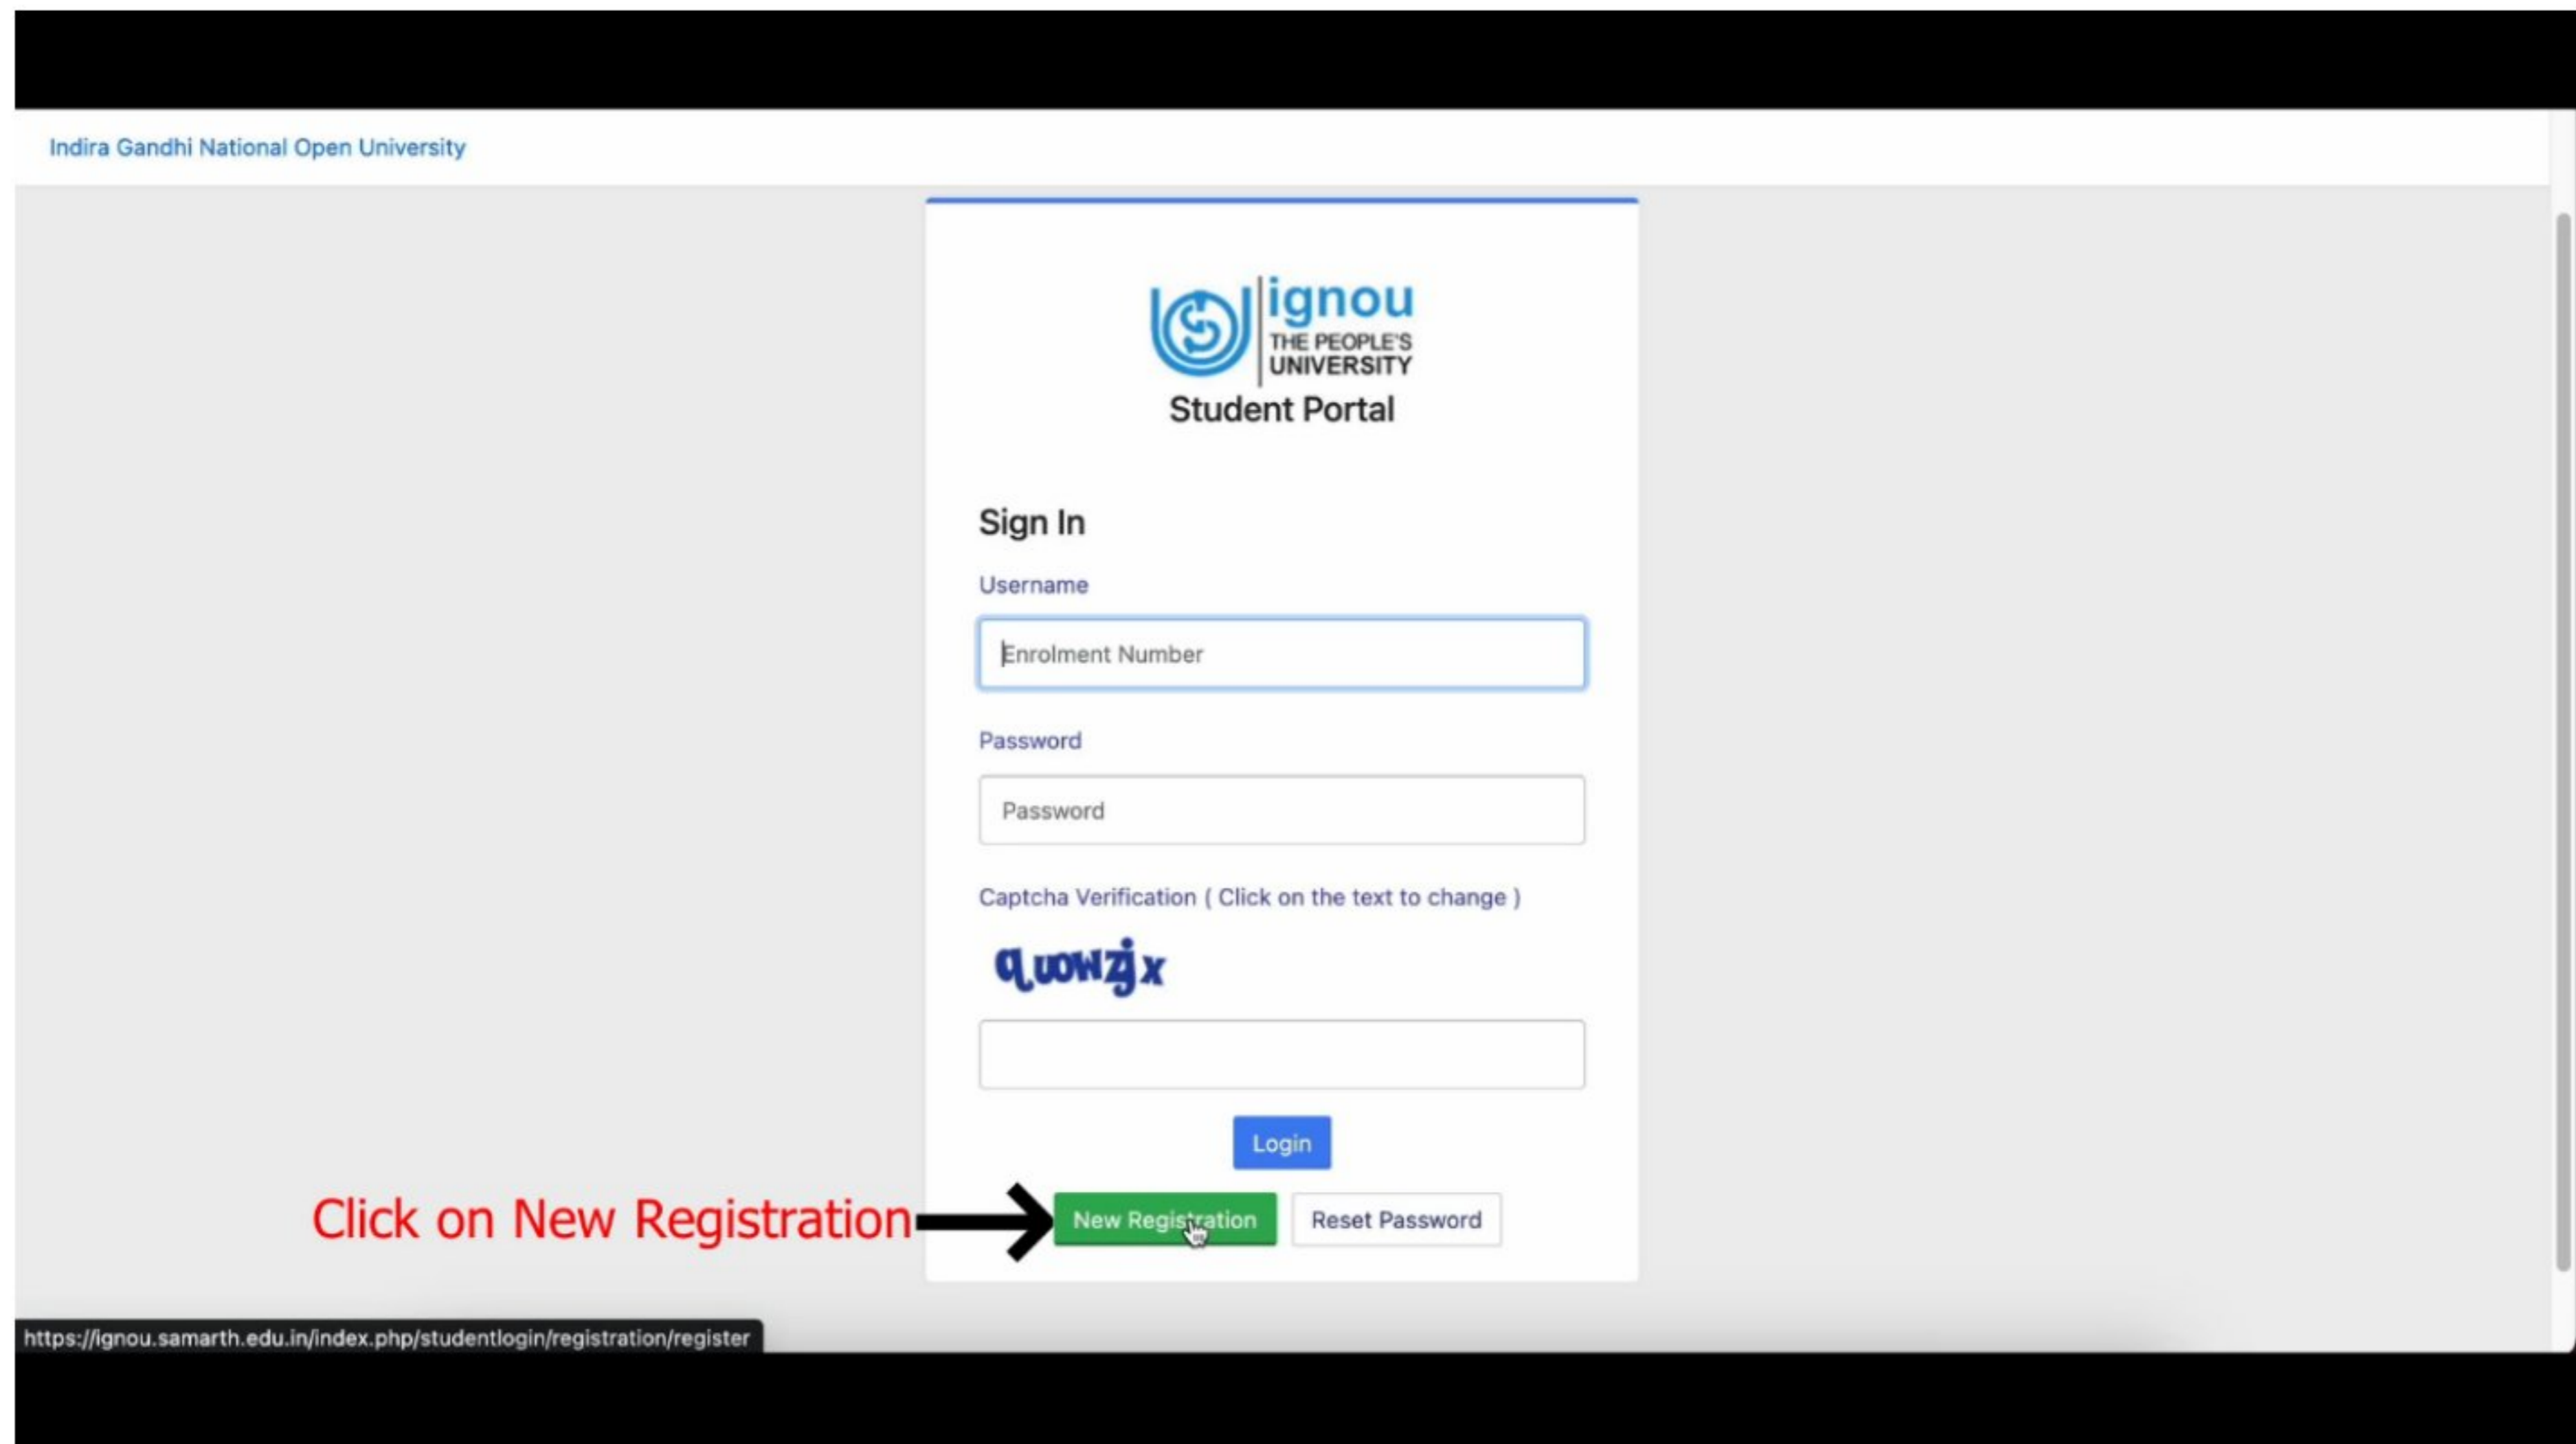

# Digital Degree Download Process

Step-1: Open <https://ignou.samarth.edu.in> and Click New Registration button

Step-2 : Go to choose programme then select your programme, your Name along with your enrolment number then enter the captcha and submit.