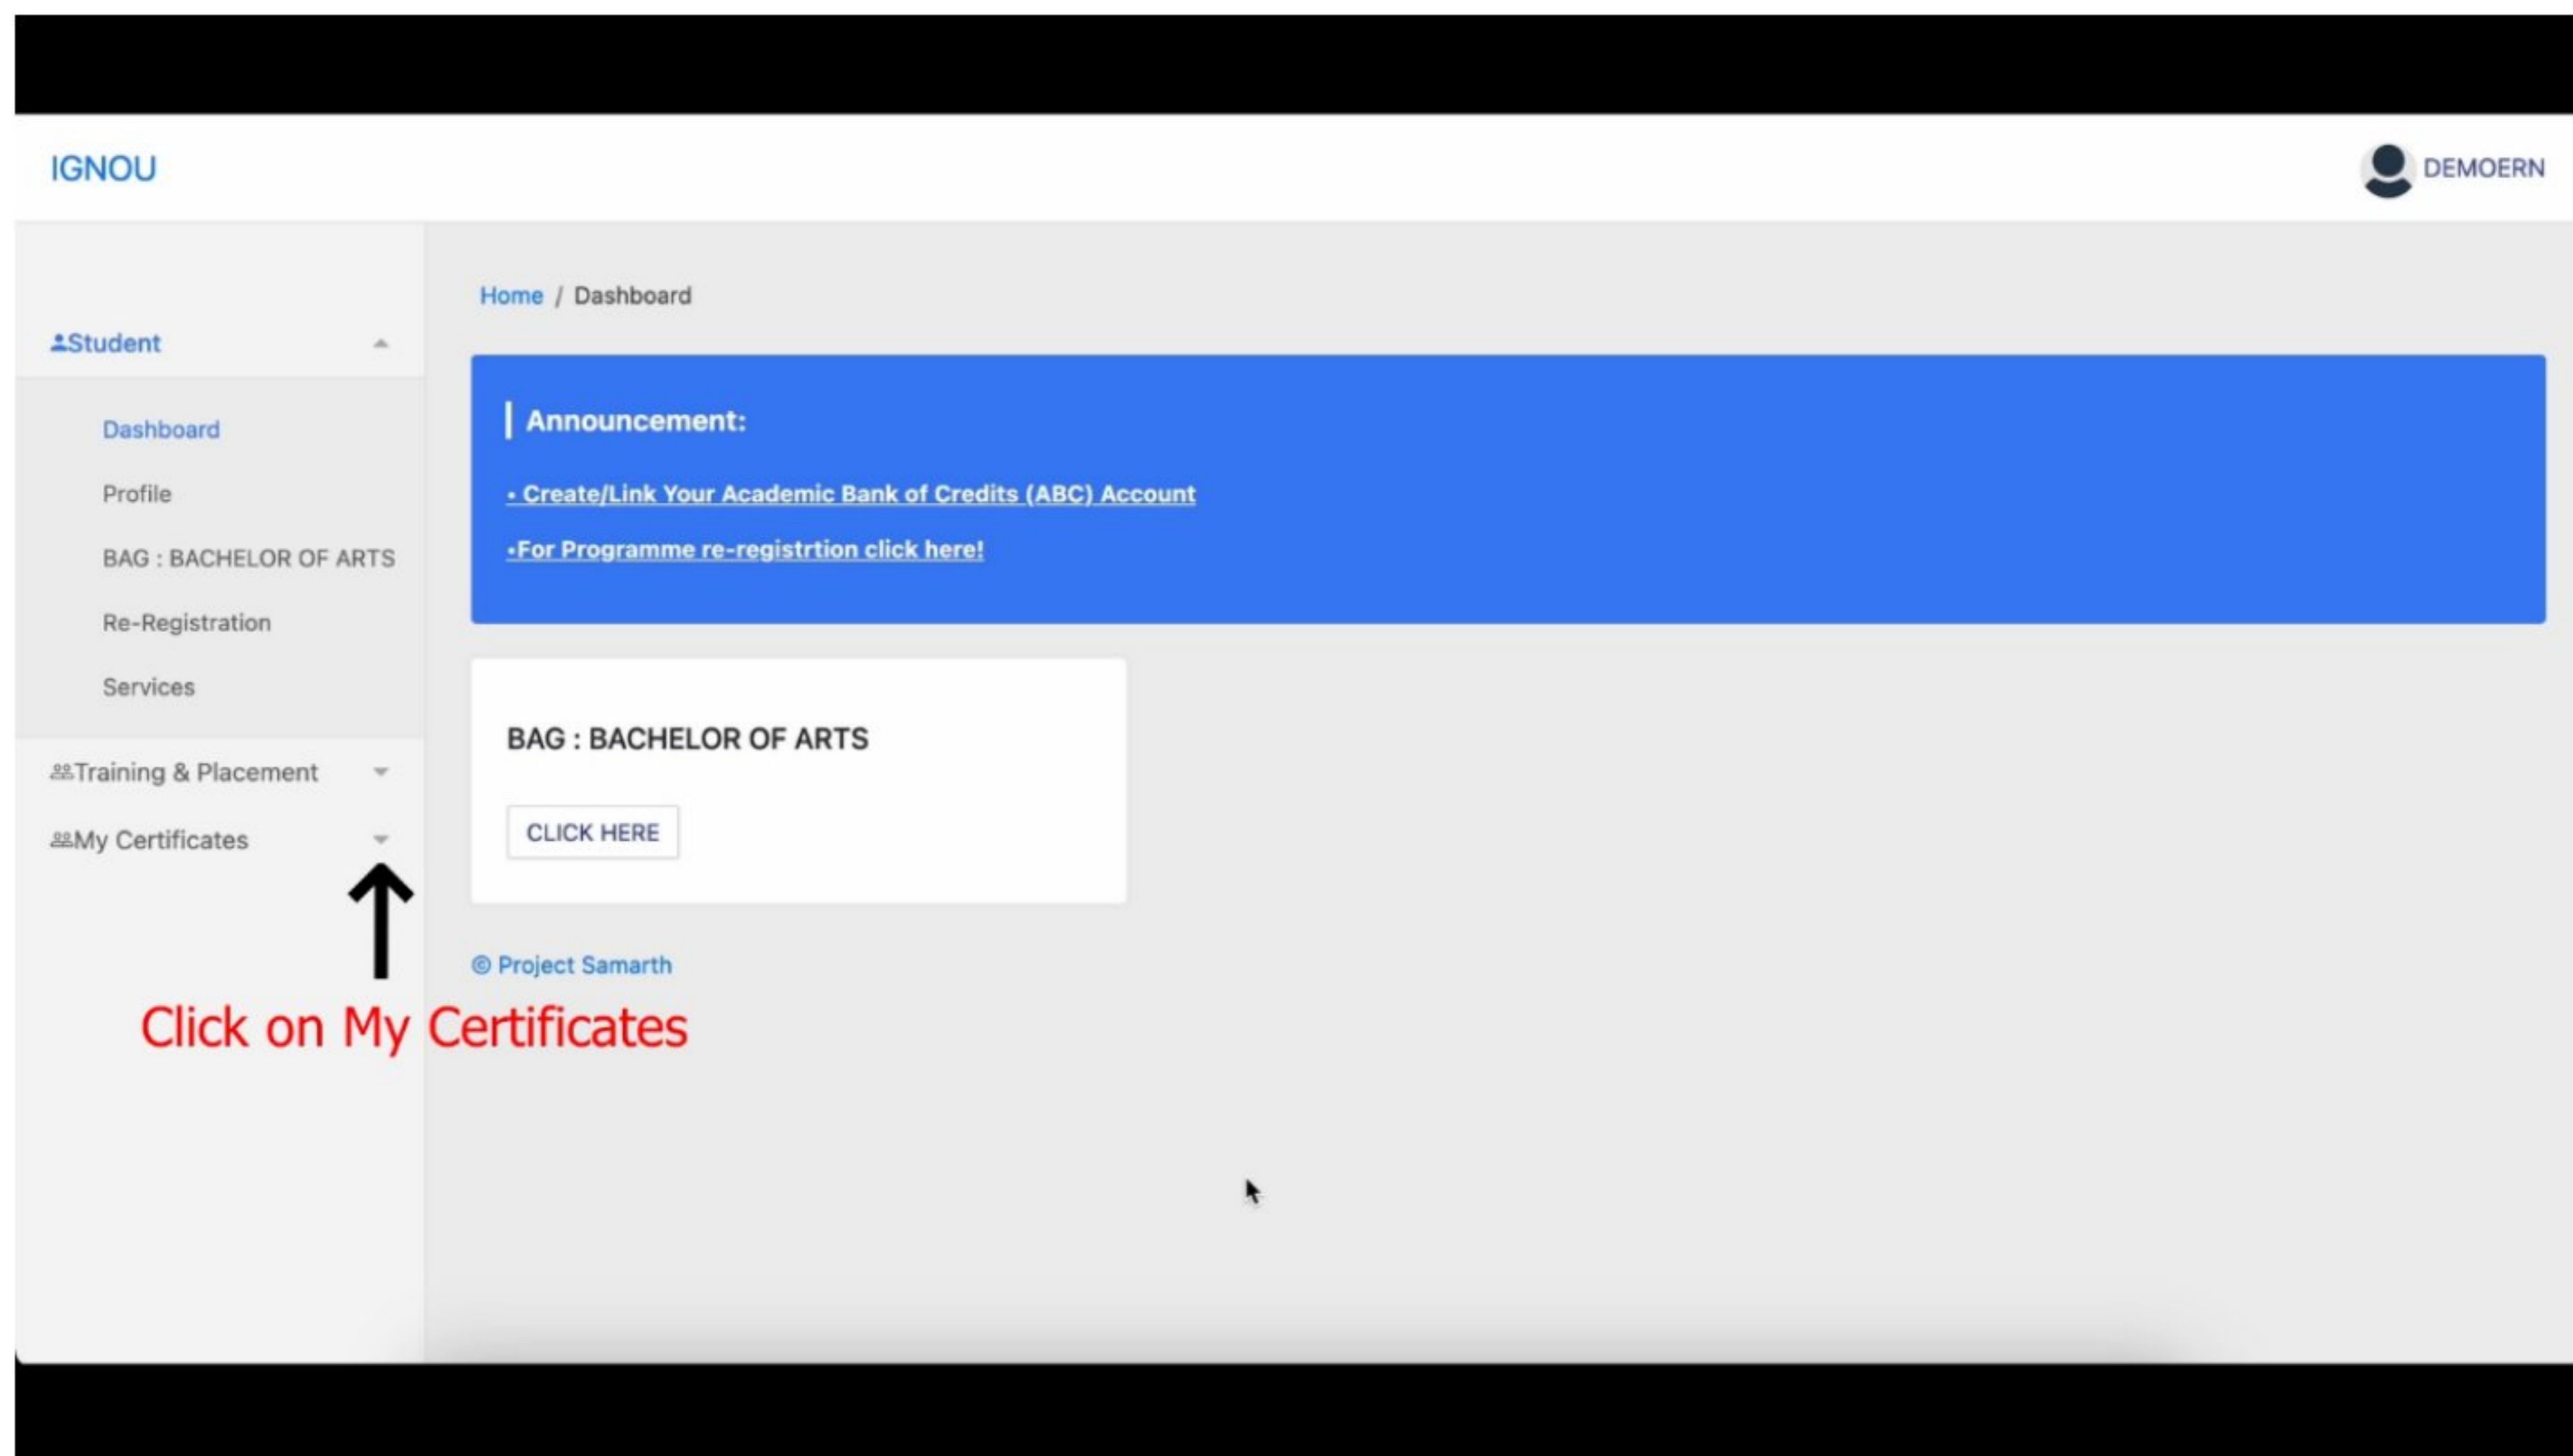

Step-06: Then go and click to My Certificates