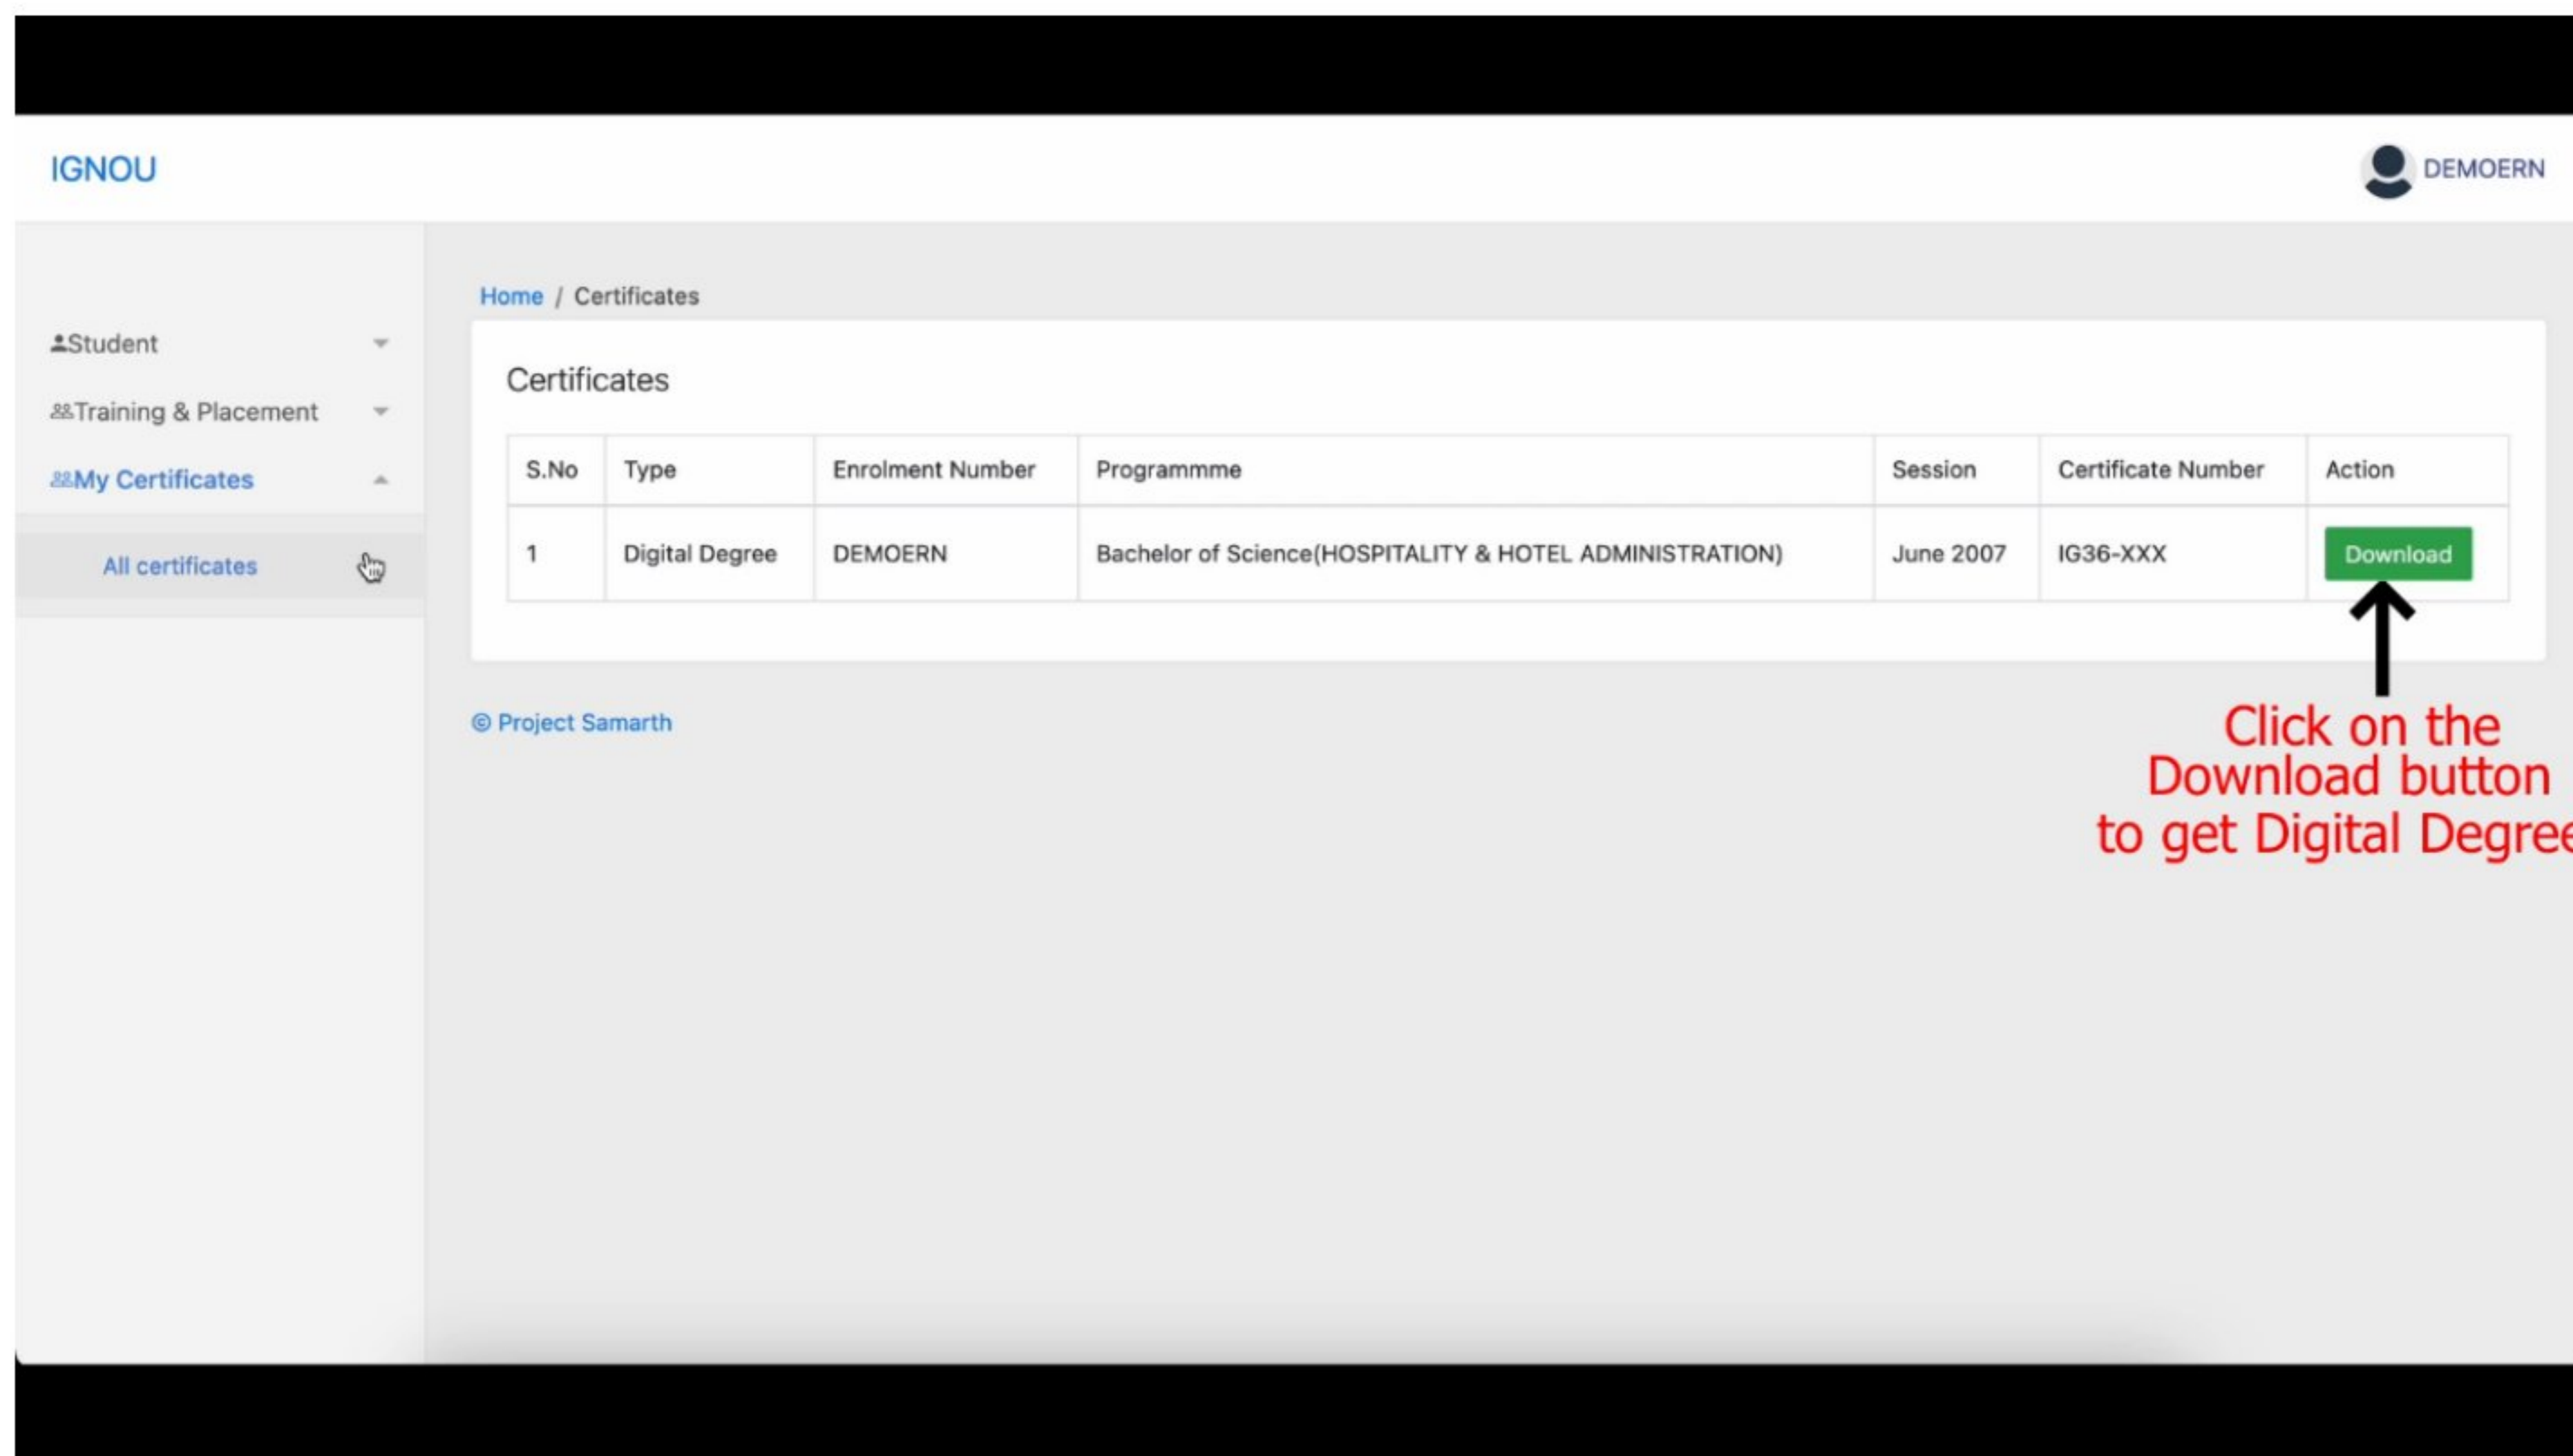

Step-07: Then click to All certificates go to download.

Step-8: Once downloaded open the PDF file in Adobe Acrobat Reader for Signed Digital Degree.