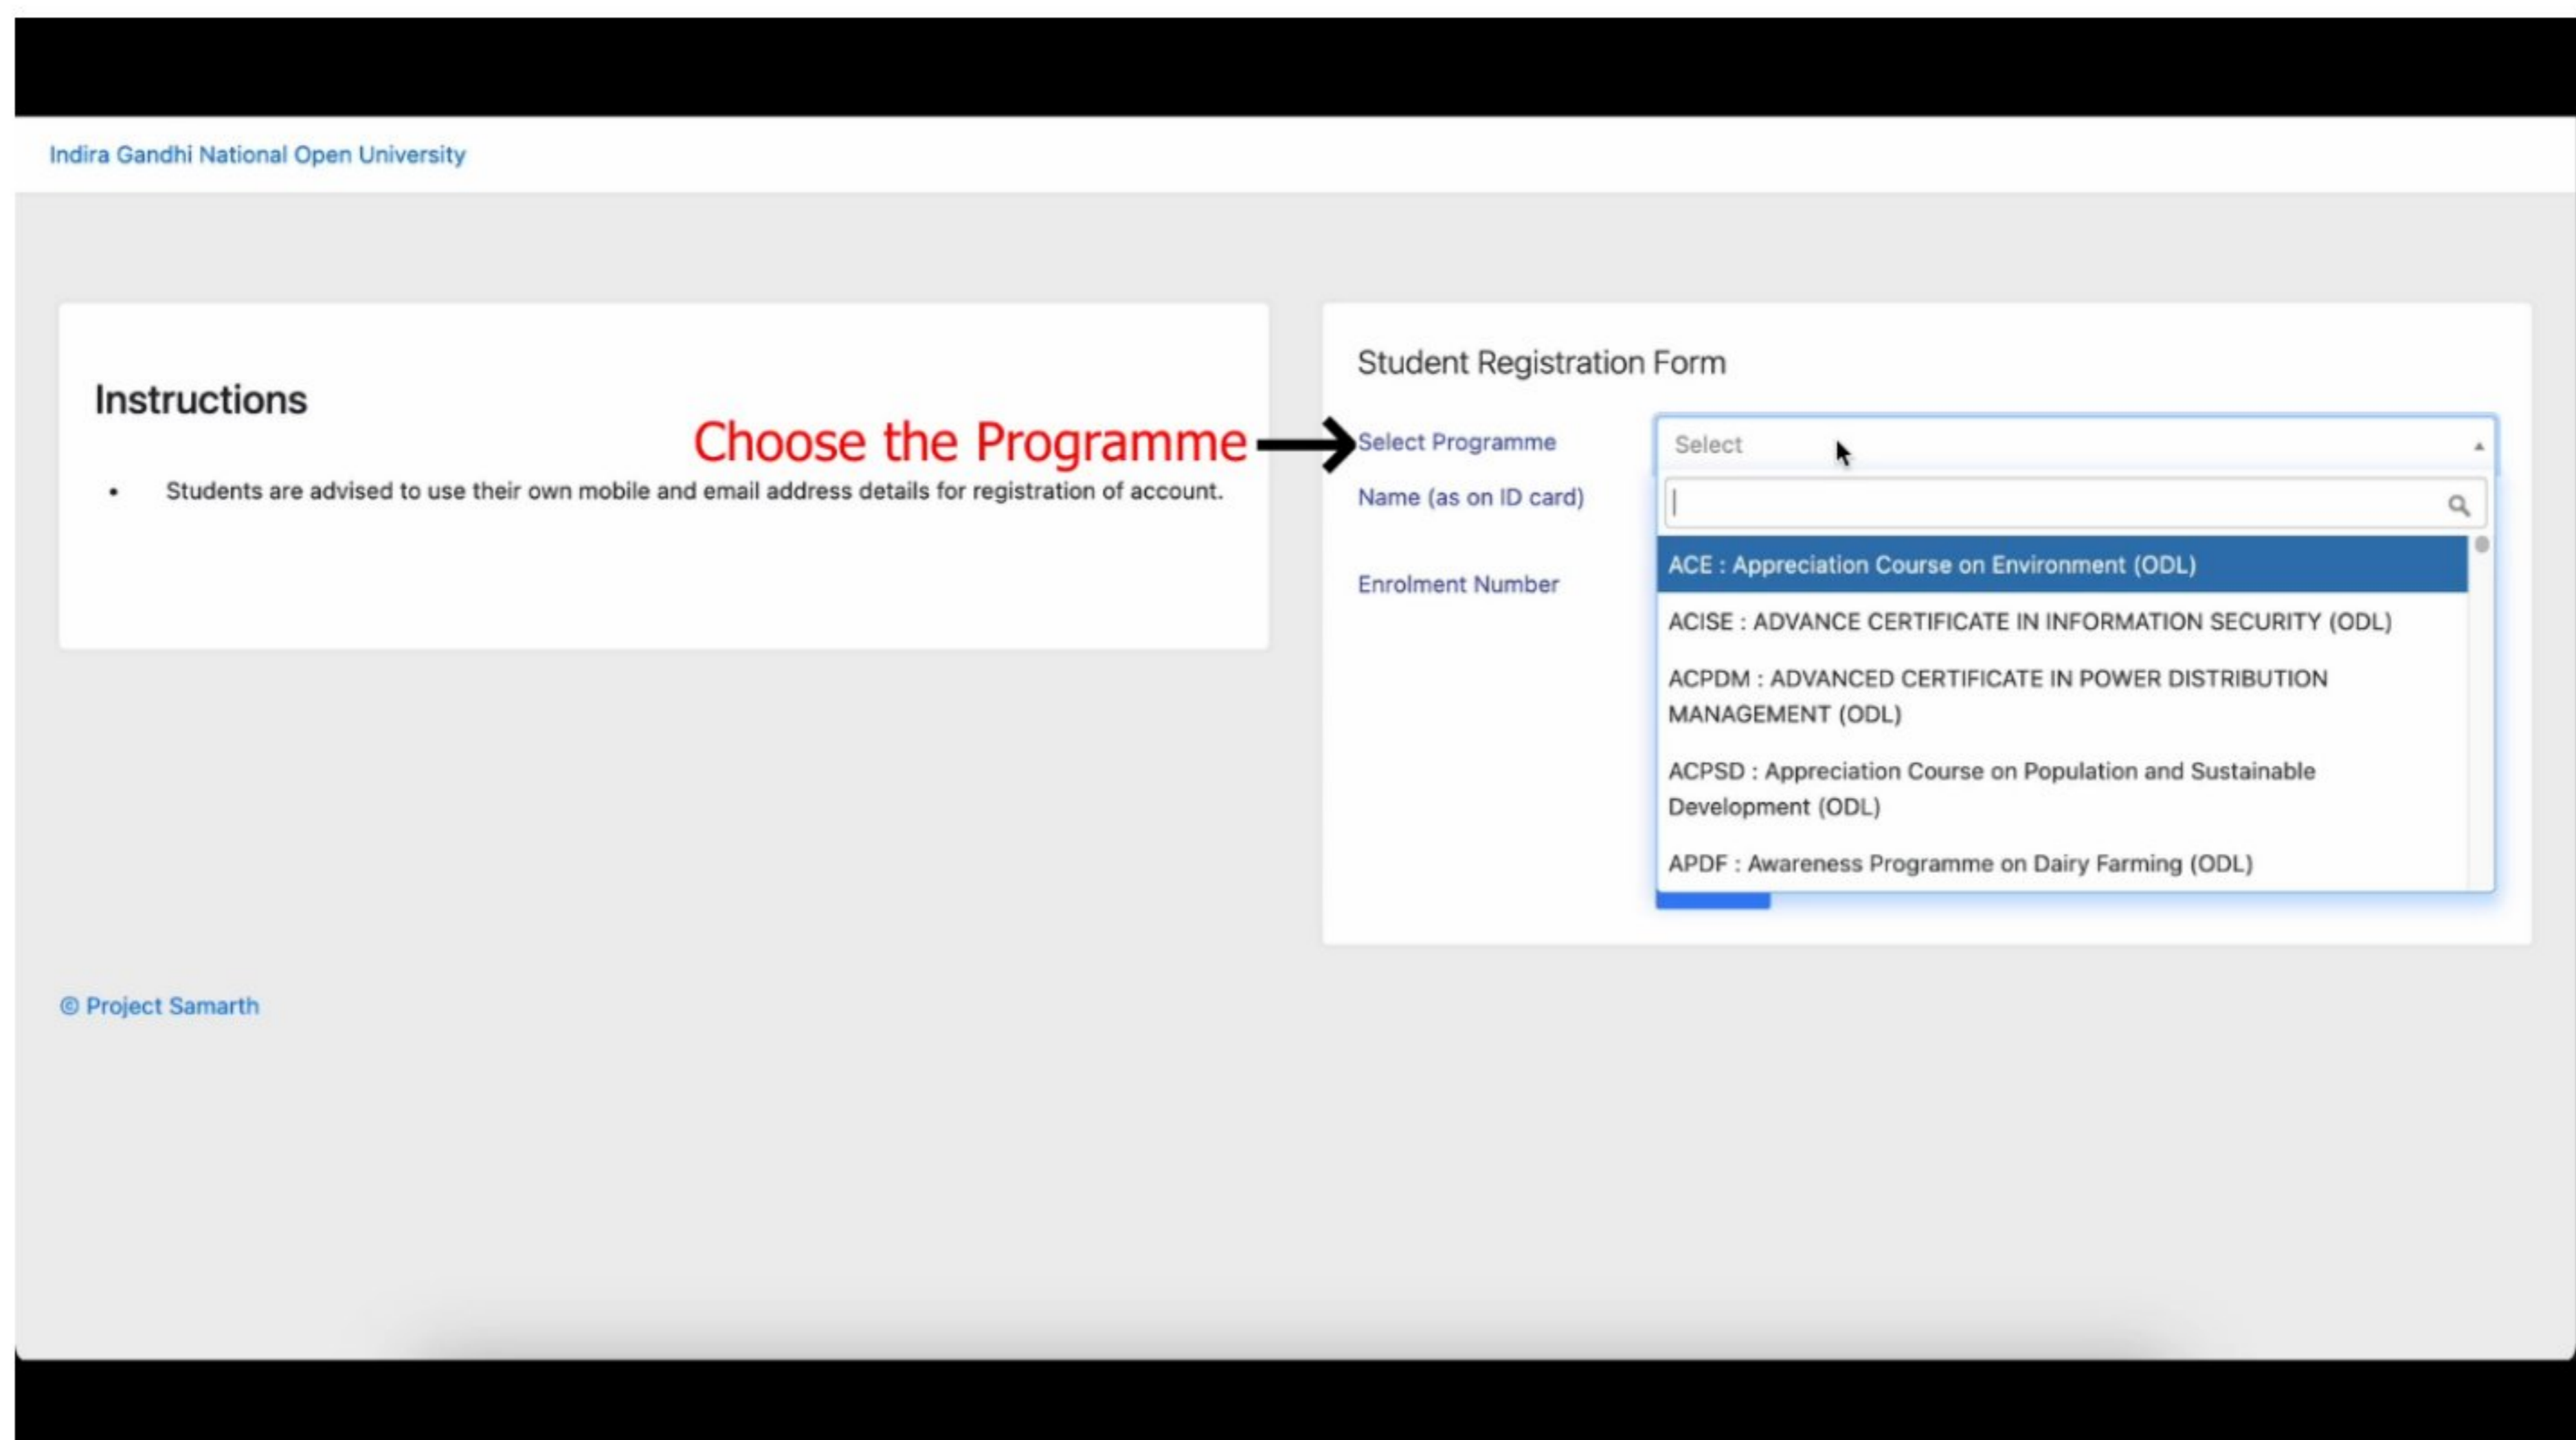

# Digital Degree Download Process

Step-1: Open <https://ignou.samarth.edu.in> and Click New Registration button

Step-2 : Go to choose programme then select your programme, your Name along with your enrolment number then enter the captcha and submit.